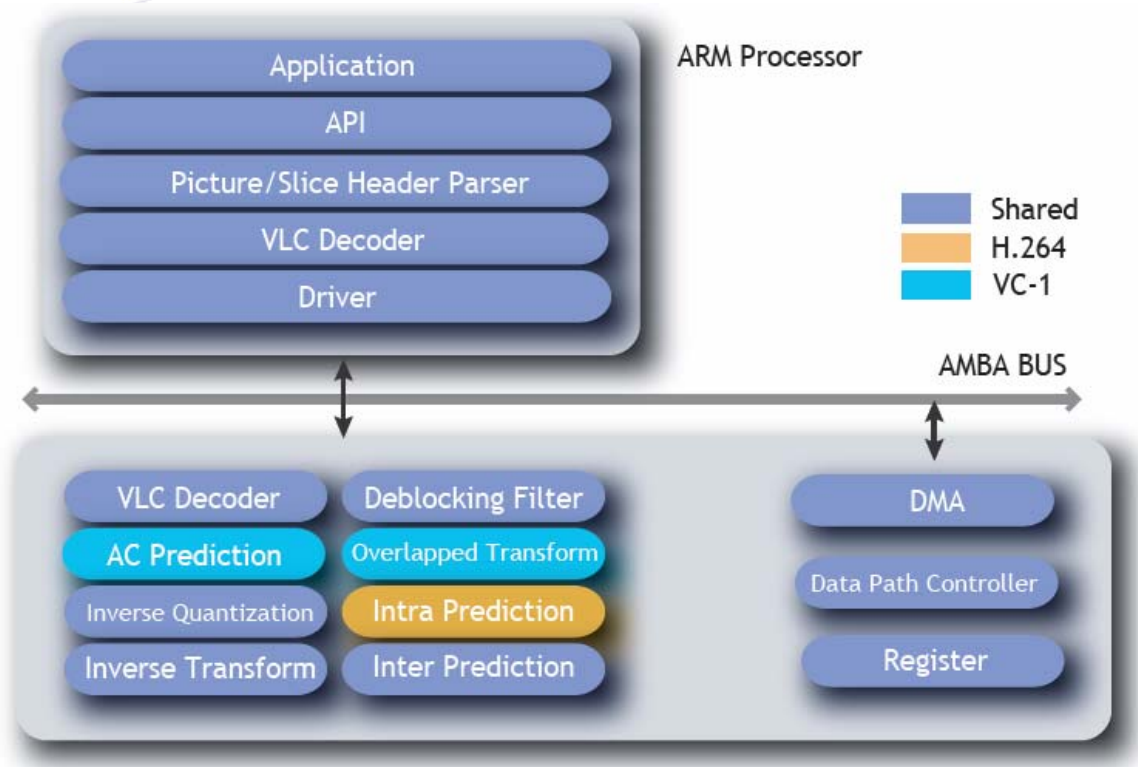

Specifications

GENESIS II (Decoder)	Codec	Profile and Level	Resolution	Frame rate	Availability
	H.264 Decoder	Baseline profile @Level 3	Up to D1 (720x480)	Up to 30 fps	Available
	VC-1 Decoder	VC-1 Main profile @Medium level			

Functional Block Diagram

U.S. Office
Thin Multimedia, Inc.
1731 Embarcadero Road, Suite 220
Palo Alto, CA 94303-3339
Phone: 650 856 2700 FAX: 650 856 2727
www.thinmultimedia.com

Korea Office
Thin Multimedia, Co., Ltd.
59-4 Banpo-dong, Seocho-gu
(Songwon Bldg, 3rd Fl.), Seoul, Korea
Phone: +82 2 536 2840 FAX: +82 2 536 3601
www.thinmultimedia.co.kr