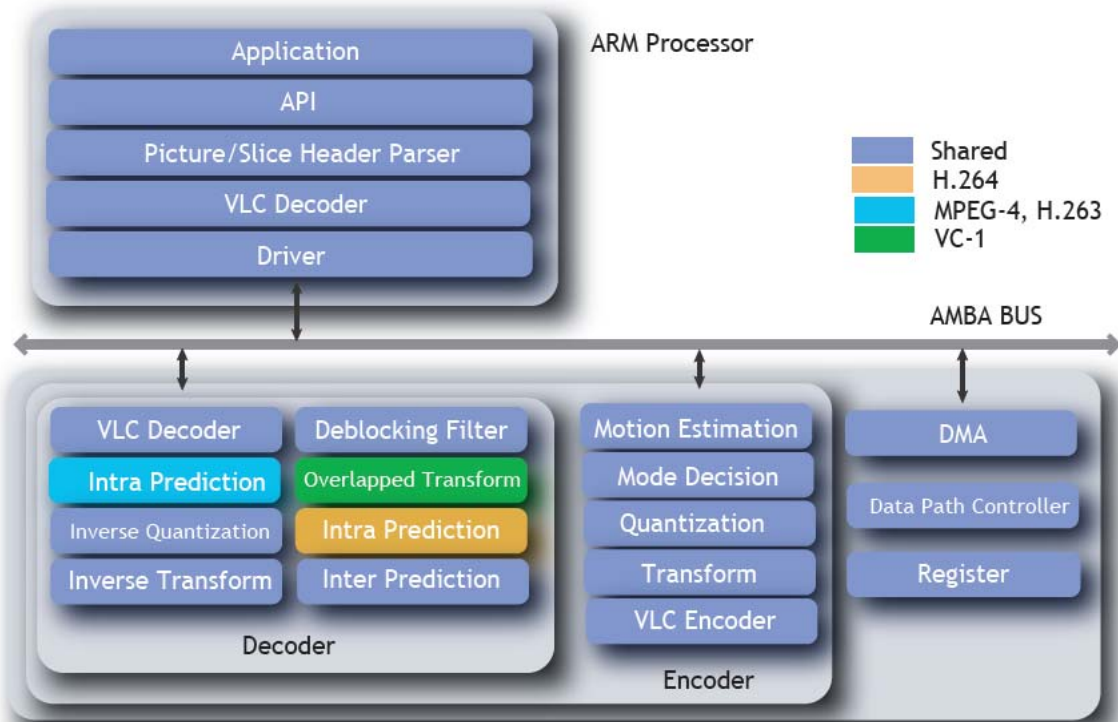

Specifications

EXODUS 1	Codec	Profile and Level	Resolution	Frame rate	Availability
	H.264 codec	Baseline profile @Level 3	Up to D1 (720x480, 720x576)	Up to 30 fps	Available
	MPEG-4 codec	Simple profile @ Level 3			
	H.263 codec	Baseline profile @ Level 40			
	VC-1 decoder	VC-1 main profile @ Medium Level			

Functional Block Diagram

U.S. Office
Thin Multimedia, Inc.
1731 Embarcadero Road, Suite 220
Palo Alto, CA 94303-3339
Phone: 650 856 2700 FAX: 650 856 2727
www.thinmultimedia.com

Korea Office
Thin Multimedia, Co., Ltd.
59-4 Banpo-dong, Seocho-gu
(Songwon Bldg, 3rd Fl.), Seoul, Korea
Phone: +82 2 536 2840 FAX: +82 2 536 3601
www.thinmultimedia.co.kr